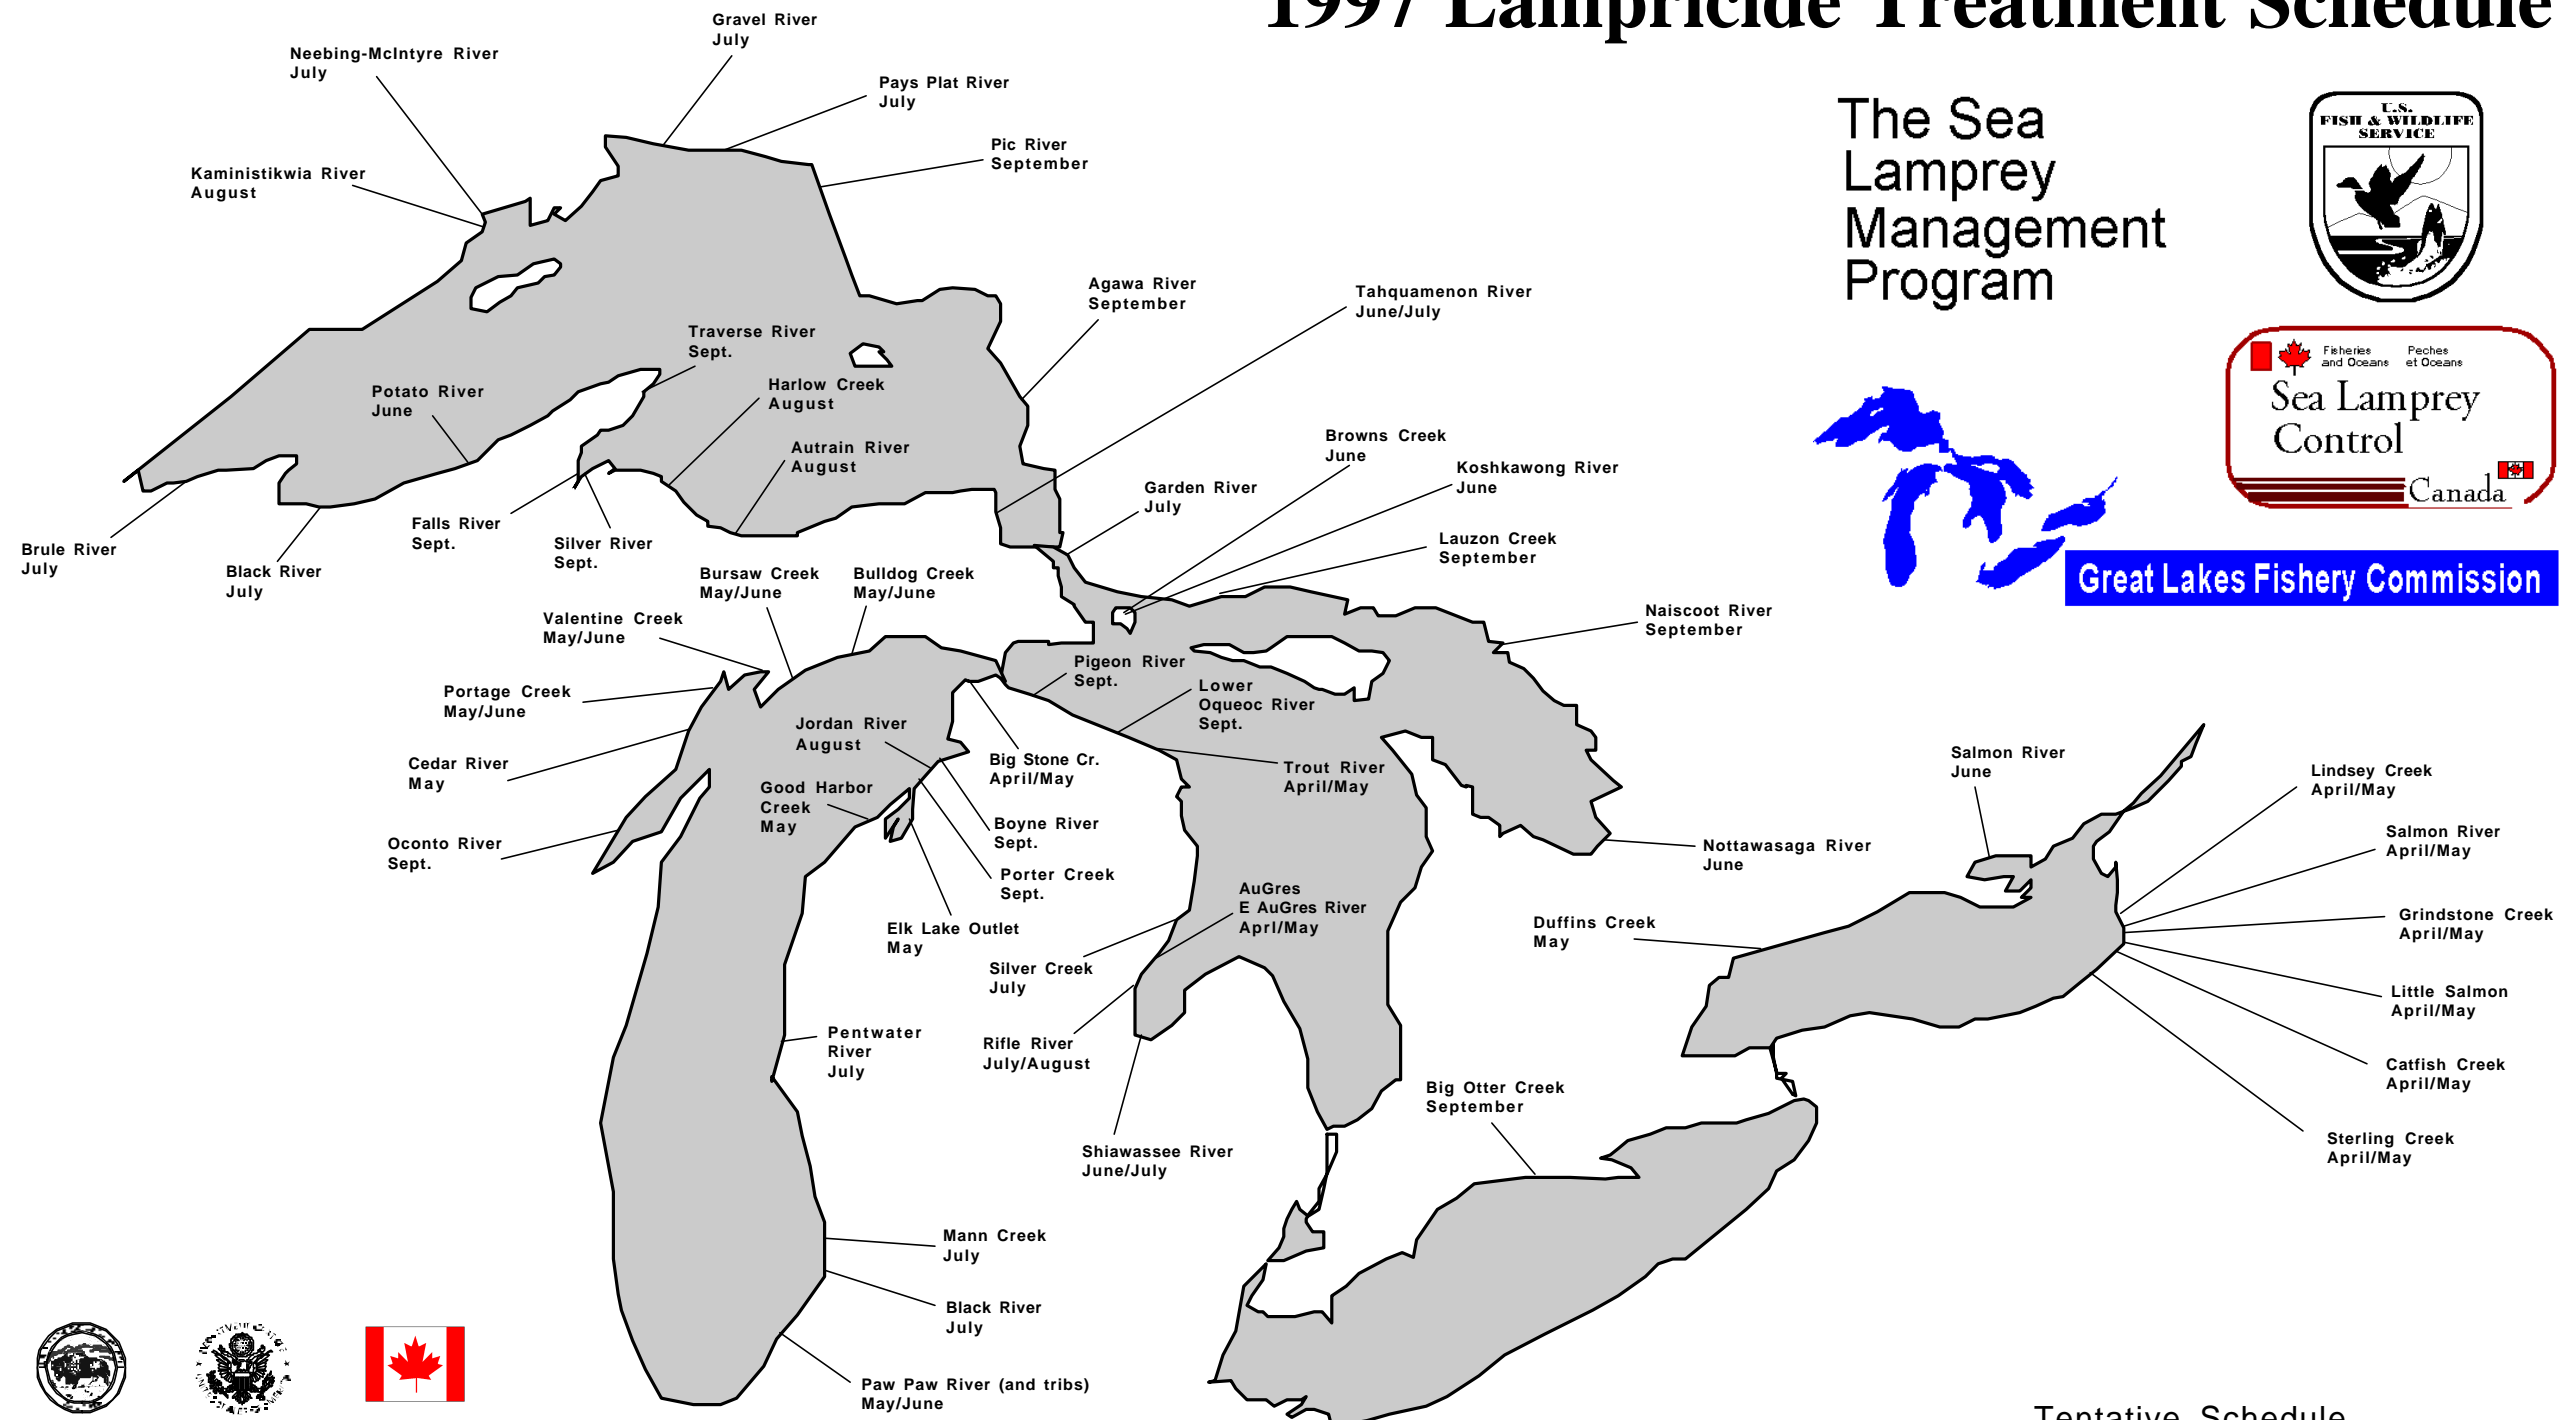

1997 Lampricide Treatment Schedule

The Sea
Lamprey
Management
Program

Great Lakes Fishery Commission

U.S. Dept. of Interior

U.S. Dept. of State

Fisheries and Oceans Canada

Tentative Schedule
For more information call 313-662-3209