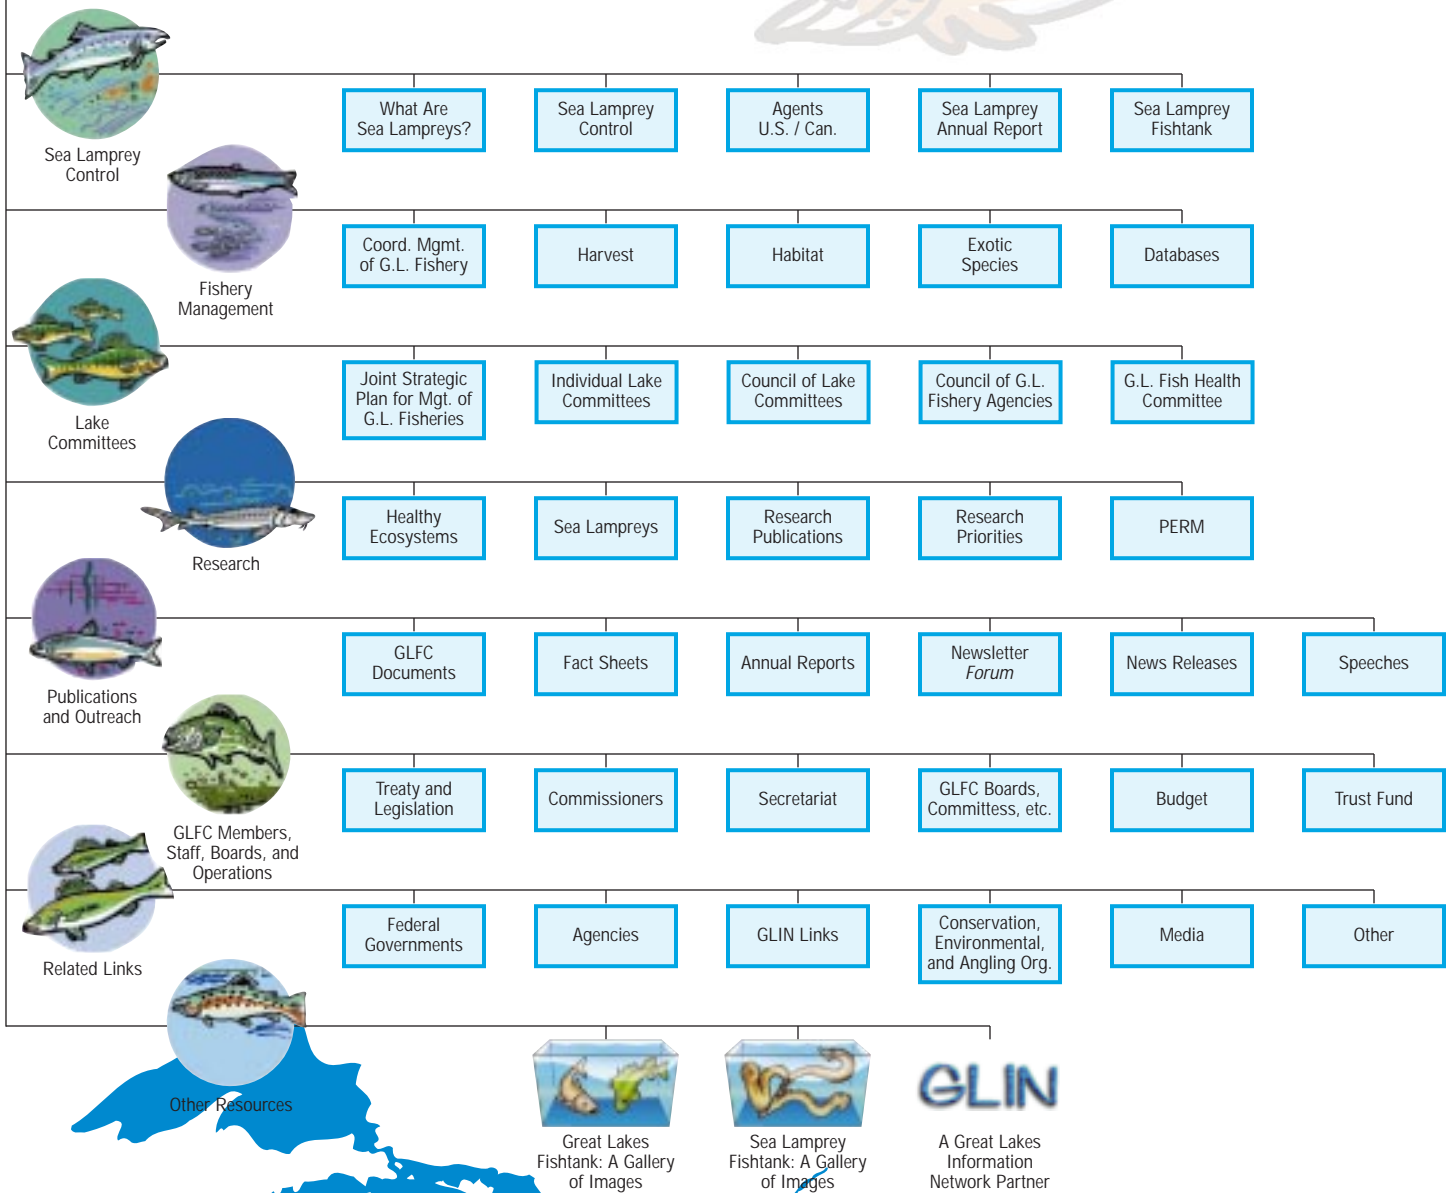

Other Resources

GLIN

A Great Lakes Information Network Partner

U.S. Department of State

U.S. Fish & Wildlife Service

Department of Fisheries & Oceans Canada

Great Lakes Fishery Commission

2100 Commonwealth Blvd., Ste. 209, Ann Arbor, MI 48105-1563 • Tel: 734-662-3209 • www.glfc.org